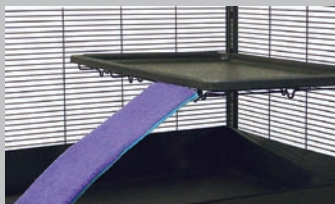

- ◆ **1/2" Horizontal Wire Spacing**
Allows Pets to Fulfill Their Instinct to Climb & Explore in Secure Environment
- ◆ **Full Width Double Doors**
Provide Maximum Accessibility for Easy Cleaning & Feeding
- ◆ **Wide Expanse Shelf & Full Width Plastic Pan Floor**
Provide Maximum Play Area & Prevent Dangerous Falls
- ◆ **Swing-Up Locking Ramp** Model 162 Only
Secure Sections for Cleaning Cage, Feeding & Separating Pets
- ◆ **Critter-Proof Dual-Locking Door Latches**
Provide Secure, Easy One-Hand Operation

Model 162

Accessories Not Included

Less Mess **Easily Removable & Height Adjustable Shelf**

Happy Feet Ramp Cover
Protects Pets Feet
Provides Traction & No-Slip
Passage Between Levels

Appropriately Angled Ramps
Specifically Designed for Pet's Safety

Sturdy Square Tube Frame & Wire Construction
for Maximum Pet Security

Gray Quartz Hammertone Finish
Attractive & Durable - Blends Well with Any Decor

Easily Maneuverable Stand w/Locking Casters
Raises Cage to Convenient Height
& Provides Storage Area