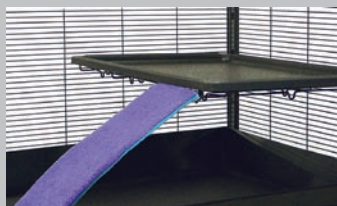

Less Mess **Easily Removable & Height Adjustable Shelf**

Happy Feet Ramp Cover
Protects Pets Feet
Provides Traction & No-Slip
Passage Between Levels

Appropriately Angled Ramps
Specifically Designed for Ferret's Safety

Sturdy Square Tube Frame & Wire Construction
for Maximum Ferret Security

Platinum Gray Hammertone Finish
Attractive & Durable - Blends Well with Any Decor

Easily Maneuverable Stand w/Locking Casters
Raises Cage to Convenient Height
& Provides Storage Area