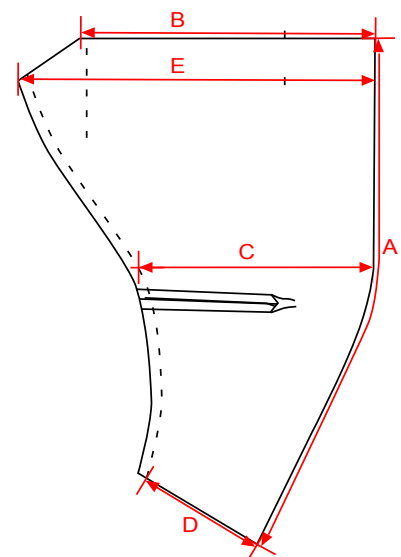

KRUUSE Neoprene Protectors

KRUUSE Rehab Knee Protection

Size Chart

Size	Cat. No	Suitable for
X-Small, left	279849	Sheltie, Cocker Spaniel, Fox Terrier, French Bulldogs, Yorkshire terrier, Miniature Schnauzer, Cavalier king Charles Spaniel, Shih Tzu, Pomeranian
X-Small, right	279850	
Small, left	279851	Kelpie, Whippet, Bulldog, Beagle, Dachshund, Pembroke Welsh Corgi, Boston Terrier
Small, right	279852	
Medium, left	279853	Labrador, Border Collie, Springer Spaniel, Labrador Retriever, Golden Retriever, Poodle, Boxer, Pointer (German Shorthaired), Doberman, Australian Shepherd
Medium, right	279854	
Large, left	279855	German Shepard, Boxer, Rhodesian Ridgeback, Siberian Husky, Belgian Malinois, Alaskan Malamute
Large, right	279856	
X-Large, left	279857	Rottweiler, Bullmastiff, Bloodhound, Dogue de Bordeaux, Cane Corso, Akita
X-Large, right	279858	
XX-Large, left	279885	Bernese Mountain Dog, Great Dane, Leonberger, Irish Wolfhound, Mastiff, Saint Bernard
XX-Large, right	279886	

		XS	X	M	L	XL	XXL
A	Total length, along fold edge	20.5	25	26.5	26.5	33	33
B	Width, top edge	12	14	15	16	18	19
C	Width, 1 cm above knee dart	8	9	9.5	10.5	11.5	12.5
D	Width, bottom hem	5	5.5	6	6.5	7	8
E	Width, widest point	15	16.5	17.5	18.5	20.5	21.5
	Strap full length	60	61	89	90.5	96	96.5

		XS	X	M	L	XL
A	Total height, along fold edge	8.5	9.5	11.5	13.5	15.5
B	½ upper width, from fold edge to stitch	7.5	8.5	9.5	11	12.5
C	½ lower width, from fold edge to stitch	7	7.5	8.5	10	11.5

KRUUSE Rehab Hock Protectors

		XS	X	M	L	XL
A	Total length, from edge to edge	10	13	16	20	24
B	Total width, from edge to edge	3.5	4	4.5	4.5	4.5

JØRGEN KRUUSE A/S
Havretoften 4
DK-5550 Langeskov
Denmark
Tlf: +45 72 14 14 14
Fax: +45 72 14 14 00
info@kruuse.com