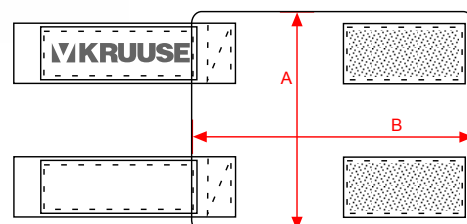

		XS	X	M	L	XL
A	Total height, from edge to edge	14	16	17.5	19	20.5
B	Total upper width 1 cm from edge	10	12	14	15	16
C	Total lower width 1 cm from edge	7.5	9.5	11.5	12.5	13.5

KRUUSE Rehab Carpal Protectors

Size Chart

Size	Cat. No	Suitable for
X-Small	279844	Sheltie, Cocker Spaniel, Fox Terrier, French Bulldogs, Yorkshire terrier, Miniature Schnauzer, Cavalier king Charles Spaniel, Shih Tzu, Pomeranian
Small	279845	Kelpie, Whippet, Bulldog, Beagle, Dachshund, Pembroke Welsh Corgi, Boston Terrier
Medium	279846	Labrador, Border Collie, Springer Spaniel, Labrador Retriever, Golden Retriever, Poodle, Boxer, Pointer (German Shorthaired), Doberman, Australian Shepherd
Large	279847	German Shepard, Boxer, Rhodesian Ridgeback, Siberian Husky, Belgian Malinois, Alaskan Malamute
X-Large	279882	Bernese Mountain Dog, Great Dane, Leonberger, Irish Wolfhound, Mastiff, Saint Bernard

		XS	X	M	L	XL
A	Total height, from edge to edge	8.5	9.5	11.5	13.5	15.5
B	Total width, from edge to edge	10.5	12.5	14.5	17.5	20.5

Carpal Joint Protector

(with removable plastic splint inserts)

Size Chart

Size	Cat. No	Suitable for
X-Small	272101	Sheltie, Cocker Spaniel, Fox Terrier, French Bulldogs, Yorkshire terrier, Miniature Schnauzer, Cavalier king Charles Spaniel, Shih Tzu, Pomeranian
Small	272161	Kelpie, Whippet, Bulldog, Beagle, Dachshund, Pembroke Welsh Corgi, Boston Terrier
Medium	272162	Labrador, Border Collie, Springer Spaniel, Labrador Retriever, Golden Retriever, Poodle, Boxer, Pointer (German Shorthaired), Doberman, Australian Shepherd
Large	272163	German Shepard, Boxer, Rhodesian Ridgeback, Siberian Husky, Belgian Malinois, Alaskan Malamute
X-Large	272164	Bernese Mountain Dog, Great Dane, Leonberger, Irish Wolfhound, Mastiff, Saint Bernard