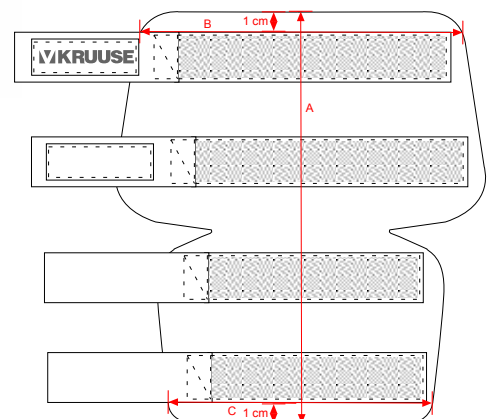

KRUUSE Rehab Hock Protectors

Size Chart

Size	Cat. No	Suitable for
X-Small	279839	Sheltie, Cocker Spaniel, Fox Terrier, French Bulldogs, Yorkshire terrier, Miniature Schnauzer, Cavalier king Charles Spaniel, Shih Tzu, Pomeranian
Small	279840	Kelpie, Whippet, Bulldog, Beagle, Dachshund, Pembroke Welsh Corgi, Boston Terrier
Medium	279841	Labrador, Border Collie, Springer Spaniel, Labrador Retriever, Golden Retriever, Poodle, Boxer, Pointer (German Shorthaired), Doberman, Australian Shepherd
Large	279842	German Shepard, Boxer, Rhodesian Ridgeback, Siberian Husky, Belgian Malinois, Alaskan Malamute
X-Large	279884	Bernese Mountain Dog, Great Dane, Leonberger, Irish Wolfhound, Mastiff, Saint Bernard

		XS	X	M	L	XL
A	Total height, from edge to edge	14	16	17.5	19	20.5
B	Total upper width 1 cm from edge	10	12	14	15	16
C	Total lower width 1 cm from edge	7.5	9.5	11.5	12.5	13.5