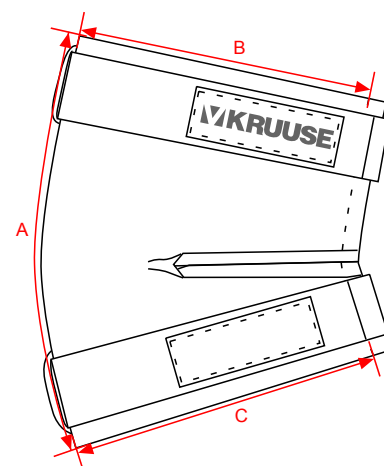

KRUUSE Neoprene Protectors

KRUUSE Rehab Knee Protection

Size Chart

Size	Cat. No	Suitable for
X-Small, left	279849	Sheltie, Cocker Spaniel, Fox Terrier, French Bulldogs, Yorkshire terrier, Miniature Schnauzer, Cavalier king Charles Spaniel, Shih Tzu, Pomeranian
X-Small, right	279850	
Small, left	279851	Kelpie, Whippet, Bulldog, Beagle, Dachshund, Pembroke Welsh Corgi, Boston Terrier
Small, right	279852	
Medium, left	279853	Labrador, Border Collie, Springer Spaniel, Labrador Retriever, Golden Retriever, Poodle, Boxer, Pointer (German Shorthaired), Doberman, Australian Shepherd
Medium, right	279854	
Large, left	279855	German Shepard, Boxer, Rhodesian Ridgeback, Siberian Husky, Belgian Malinois, Alaskan Malamute
Large, right	279856	
X-Large, left	279857	Rottweiler, Bullmastiff, Bloodhound, Dogue de Bordeaux, Cane Corso, Akita
X-Large, right	279858	
XX-Large, left	279885	Bernese Mountain Dog, Great Dane, Leonberger, Irish Wolfhound, Mastiff, Saint Bernard
XX-Large, right	279886	

		XS	X	M	L	XL	XXL
A	Total length, along fold edge	20.5	25	26.5	26.5	33	33
B	Width, top edge	12	14	15	16	18	19
C	Width, 1 cm above knee dart	8	9	9.5	10.5	11.5	12.5
D	Width, bottom hem	5	5.5	6	6.5	7	8
E	Width, widest point	15	16.5	17.5	18.5	20.5	21.5
	Strap full length	60	61	89	90.5	96	96.5

		XS	X	M	L	XL
A	Total height, along fold edge	8.5	9.5	11.5	13.5	15.5
B	½ upper width, from fold edge to stitch	7.5	8.5	9.5	11	12.5
C	½ lower width, from fold edge to stitch	7	7.5	8.5	10	11.5

KRUUSE Rehab Hock Protectors

		XS	X	M	L	XL
A	Total length, from edge to edge	10	13	16	20	24
B	Total width, from edge to edge	3.5	4	4.5	4.5	4.5

JØRGEN KRUUSE A/S
Havretoften 4
DK-5550 Langeskov
Denmark
Tlf: +45 72 14 14 14
Fax: +45 72 14 14 00
info@kruuse.com